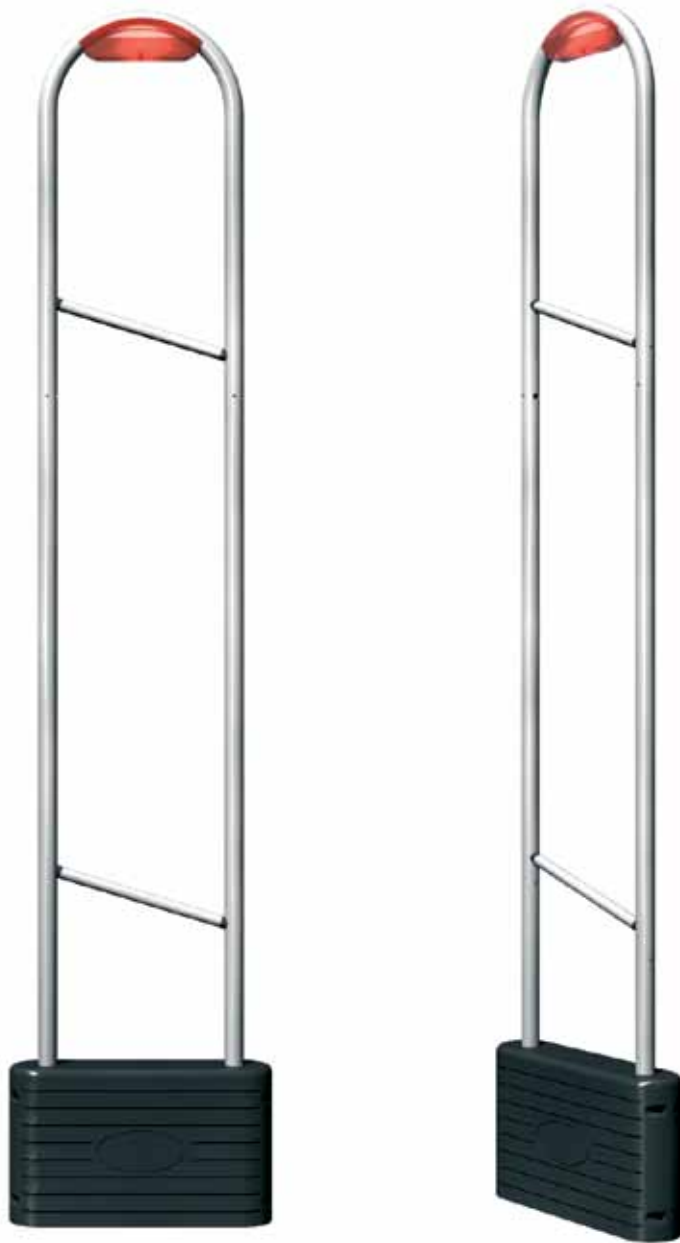

drinkspector >

Drinkspector™ is a sophisticated, Award Winning, patented anti-theft tag, that is capable of protecting bottled beverages more efficiently than anything else ever before. It is compatible with most advanced EAS technologies (RF, AM, EM) and it is a universal tool to protect bottles of practically all shapes and sizes.

* technical specifications

Material:	chrome-coated or color-coated steel	wood
Height:	1,45 m	1,65 m
Width:	0,33 m	0,32 m
Breadth:	0,09 m	0,11 m
Weight	8 kg	9 kg
Mains voltage:	220-240 VAC @ 50 Hz (EU) 110-120 VAC @ 60 Hz (US/CAN)	

* detection distances

protecting your business

* shopguard

State-of-the-Art Shopguard Retail Solutions: Powered and Interactive Loop Alarm Systems – RF EAS antennas and Accessories – Drinkspector (RF/AM/EM) Award Winning bottle tag – Intelligent People Counters – Loxys security cases • www.shopguard.com