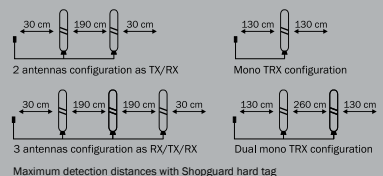

* detection distances

protecting your business

* shopguard

State-of-the-Art Shopguard Retail Solutions: Powered and Interactive Loop Alarm Systems – RF EAS antennas and Accessories – Drinkspector (RF/AM/EM) Award Winning bottle tag – Intelligent People Counters – Loxys security cases • www.shopguard.com